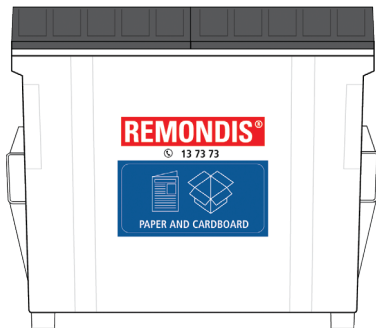

1.5m³ 3.0m³ 4.5m³

Your local REMONDIS Australia representative is:

_____

T _____