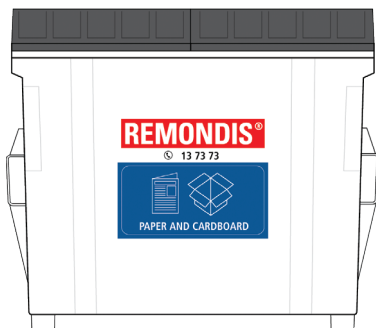

1.5m³ 3.0m³ 4.5m³

Your local REMONDIS Australia representative is:

_____

T _____